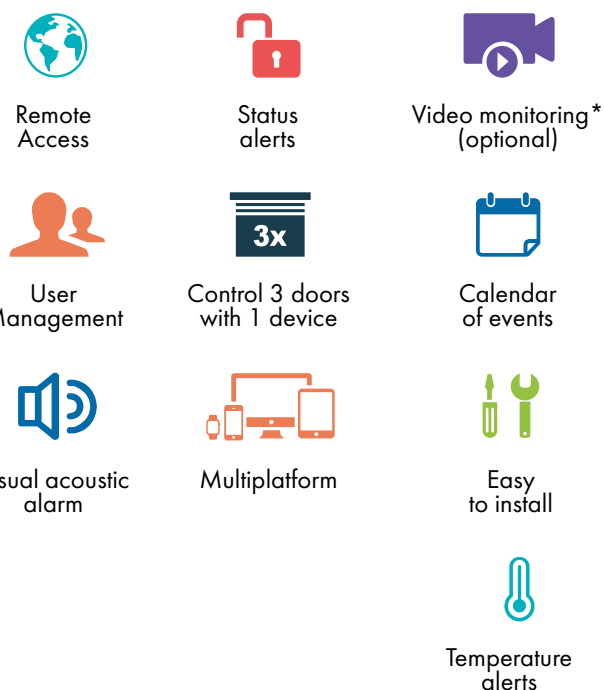

SPECIFICATIONS

Operator	2060 evo⁺	2080 evo⁺	2110 evo⁺
Motor power	600 N (3/4HP)	800 N (1HP)	1100 N (1-1/4 HP)
Standard door height	7' and 8' doors	7' and 8' doors	7' and 8' doors
Overall length	140"	140"	140"
Max. door height with extensions	23ft.	23ft.	23ft.
Max. travel speed	9.4 inch/sec	8.3 inch/sec.	7.0 inch/sec.
Power consumption (standby)	< 2 W	< 2 W	< 2 W
Number of programmable remote buttons	40	40	40
Connection for warning light	Yes (DC 24 V/25 W)	Yes (DC 24 V/25 W)	Yes (DC 24 V/25 W)
Radio frequency	922.5 MHz	922.5 MHz	922.5 MHz
Homelink compatible	yes	yes	yes
Shipping weight	28.2 lbs.	28.8 lbs.	30.3 lbs.
Shipping dimensions	44.5" x 7.5" x 5.0"	44.5" x 7.5" x 5.0"	44.5" x 7.5" x 5.0"
Connection for safety edge	yes	yes	yes

SOMweb

SOMweb allows you to remotely operate and monitor your garage door from a Smartphone, Tablet or PC. The system will send you real time alerts when door is open, closed or left open. You can also integrate video and manage the access of your guests.